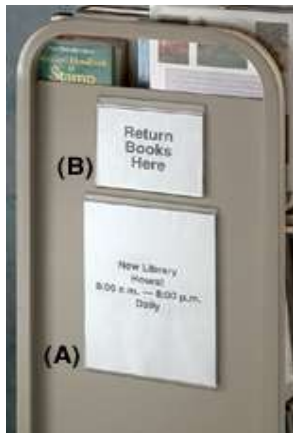

Stock #	Description HxW
PD139-0057	Vertical (A), 11"x8 ½ "
PD139-0056	Horizontal 8 ½ "x11"
PD139-0055	Horizontal (B) 5"x7"
PD139-0085	Vertical 7"x5"
PD139-0086	Horizontal 3 ½"x5"

Magnetic Card Holder

It's never been easier to label metal book trucks. **Magnetic Card and Label Holders** offer C- channel design with changeable inserts. (A) come with 3 insert/sheet, **50 sheets/pkg**

Stock #	Description
PD153-3331 (see A)	Card Holder 3"x5"L,10/Pack
PD153-3335	Insert 3"x5". 150/pack

Creates an instant display on any metal surface