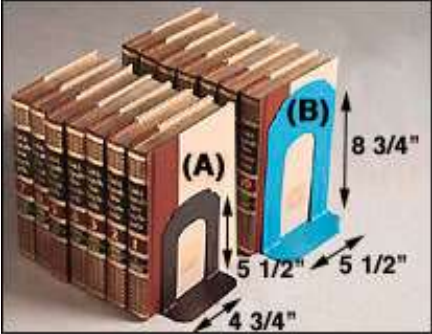

Titan Metal Book Supports

- ✓ Made of high quality, heavy-gauge 18-gauge steel
- ✓ Hold books upright, adding years to the life of your collection
- ✓ Exclusive side ribbing designs for extra strength and rigidity
- ✓ Smooth, rounded edges help prevent damage to book covers
- ✓ Unique textured powder-paint finish resists scratching & chipping
- ✓ Standard Size: 5 3/8"H x 4 3/4"W x 5 1/3"D
- ✓ Large Size: 8 3/4"H x 5 1/2"W x 7 1/4"D
- ✓ Order in multiple of 24

The Best Book Supports For Library Use!

Keep your shelves neat and orderly

14P184/852064	Standard – (Plain)
14P184/852065	Standard – (Urethane Foam)
14P184/852066	Standard – (Cork)
14P184/805224	Standard - (Rubber)
14P184/807363	Standard - (Magnetic)
14P184/852067	Oversize – (Plain)
14P184/852068	Oversize – (Urethane Foam)
14P184/852069	Oversize – (Cork)
14P184/805225	Oversize - (Rubber)
14P184/807364	Oversize - (Magnetic)

- Plain**, the economical choice, ideal for seldom used stacks
- Urethane Foam** economically protects your shelves from scratches
- Cork** provides abrasion protection as well as preventing slippage
- Rubber** is abrasion-, chemical- and moisture-resistant for high durability and long life as well as providing an excellent non-skid surface
- Magnetic** grips securely to steel shelves and booktrucks (Not recommended near electromagnetic materials)

Part #	size
14P188/807643	1" x 60' (specify color) : Clear, Black, Gray, Beige
14P188/807358	2" x 60' (specify color) : Clear, Black, Gray, Beige
14P188/807359	2" x 15' (specify color) : Clear, Black, Gray, Beige