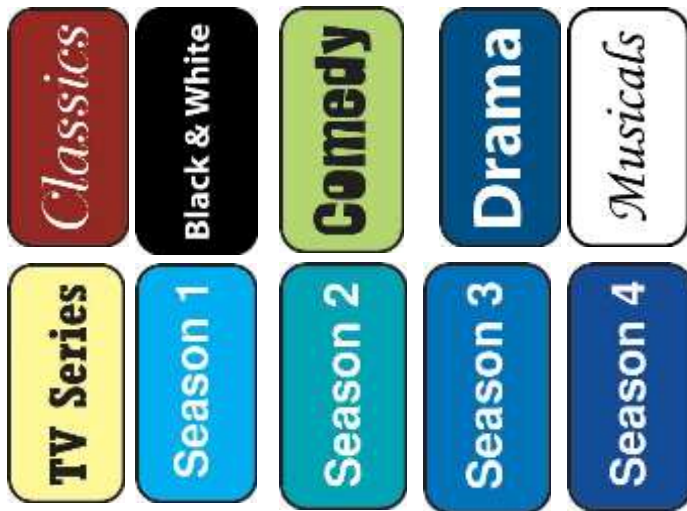

Skinny Movie Classification Labels – 1”H x ½”W

P121-9641	Classics
P121-9639	Black & White
P121-9633	Comedy
P121-9635	Drama
P121-9637	Musicals
P121-9643	TV Series
P121-9645	Season 1
P121-9647	Season 2
P121-9649	Season 3
P121-9651	Season 4