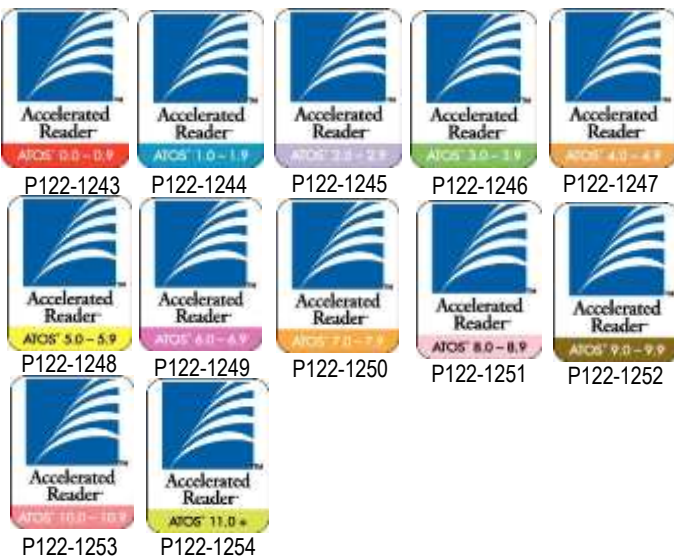

Accelerated Reader Labels – 1”H x ¾”W (500/roll)

ATOS™ Readability Formula determines the reading difficulty of a book by calculating the average sentence length, average word length, vocabulary level, number of words in a book